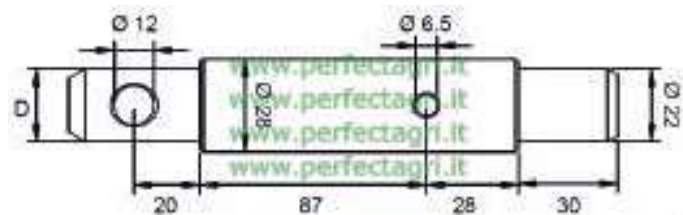

**PERNO INTERCAMBIABILE PER ATTACCO ATTREZZI
INTERCHANGEABLE MOUNTING PIN**